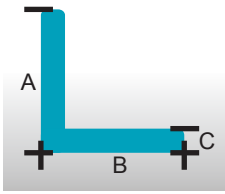

Feather-edge profiles offer protective packaging within the automotive, construction, furniture and consumer goods industries

'C' Corner

'U' Profile

'RS' Profile

Feather-edge Foam Profile Dimensions

	A	B	C	m/box
L50 x 50	50	50	7	480
L75 x 75	75	75	11	210

	A	B	C	D	m/box
U25	10	24	35	9	280
U35	10	35	43	11	180
U45	25	44	53	12	160

	A	B	m/box
O(S) 12-9	12	9	400
O(S) 15-9	16	9	380
O(S) 18-9	19	9	250
O(S) 22-9	23	9	200
O(S) 28-9	29	9	200
O(S) 35-9	36	9	150
O(S) 42-9	44	9	110
O(S) 48-9	50	9	70
O(S) 54-9	55	9	80
O(S) 60-9	61	9	68