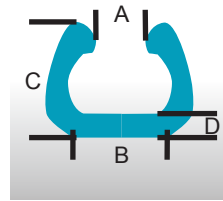

Feather-edge protective foam profiles are available in a range of standard shapes and sizes

- Specifically designed to give edge protection on products such as high quality furniture, doors, glassware and electrical goods
- Wide range of products from stock
- Gives excellent value and quality
- Foam corner profiles available in various sizes

Feather-edge profiles offer protective packaging within the automotive, construction, furniture and consumer goods industries

'C' Corner

'U' Profile

'RS' Profile

Feather-edge Foam Profile Dimensions

	A	B	C	m/box
L50 x 50	50	50	7	480
L75 x 75	75	75	11	210

	A	B	C	D	m/box
U25	10	24	35	9	280
U35	10	35	43	11	180
U45	25	44	53	12	160

	A	B	m/box
O(S) 12-9	12	9	400
O(S) 15-9	16	9	380
O(S) 18-9	19	9	250
O(S) 22-9	23	9	200
O(S) 28-9	29	9	200
O(S) 35-9	36	9	150
O(S) 42-9	44	9	110
O(S) 48-9	50	9	70
O(S) 54-9	55	9	80
O(S) 60-9	61	9	68

	A	B	C	D	E	m/box
U15	3	16	30	7	100	900
U25	10	24	35	9	100	600
U35	20	35	43	11	100	400
U45	25	44	53	12	100	300
U60	30	58	64	14	100	200
U80	45	76	72	15	100	160

	A	B	C	D	m/box
U15	3	16	30	7	500
U25	10	24	35	9	280
U35	20	35	43	11	180
U45	25	44	53	12	160
U60	30	58	64	14	100
U80	45	76	72	15	80
U100	60	96	72	19	64
U120	90	120	85	20	48