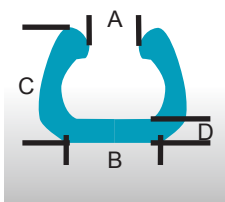

Feather-edge protective foam profiles are available in a range of standard shapes and sizes

- Specifically designed to give edge protection on products such as high quality furniture, doors, glassware and electrical goods
- Wide range of products from stock
- Gives excellent value and quality
- Foam corner profiles available in various sizes

Feather-edge profiles offer protective packaging within the automotive, construction, furniture and consumer goods industries

'C' Corner

'U' Profile

'RS' Profile

Feather-edge Foam Profile Dimensions

	A	B	C	m/box
L50 x 50	50	50	7	480
L75 x 75	75	75	11	210

	A	B	C	D	m/box
U25	10	24	35	9	280
U35	10	35	43	11	180
U45	25	44	53	12	160

	A	B	m/box
O(S) 12-9	12	9	400
O(S) 15-9	16	9	380
O(S) 18-9	19	9	250
O(S) 22-9	23	9	200
O(S) 28-9	29	9	200
O(S) 35-9	36	9	150
O(S) 42-9	44	9	110
O(S) 48-9	50	9	70
O(S) 54-9	55	9	80
O(S) 60-9	61	9	68

	A	B	C	D	E	m/box
U15	3	16	30	7	100	900
U25	10	24	35	9	100	600
U35	20	35	43	11	100	400
U45	25	44	53	12	100	300
U60	30	58	64	14	100	200
U80	45	76	72	15	100	160

	A	B	C	D	m/box
U15	3	16	30	7	500
U25	10	24	35	9	280
U35	20	35	43	11	180
U45	25	44	53	12	160
U60	30	58	64	14	100
U80	45	76	72	15	80
U100	60	96	72	19	64
U120	90	120	85	20	48