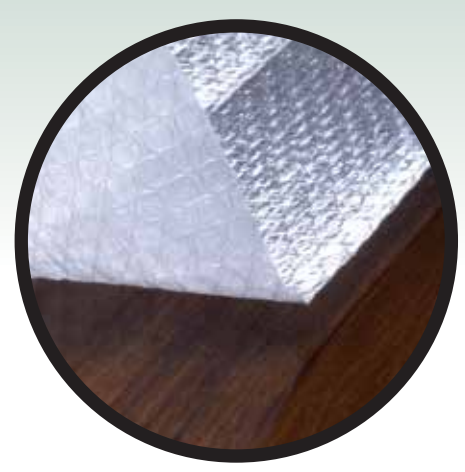

Softline Furniture Protection