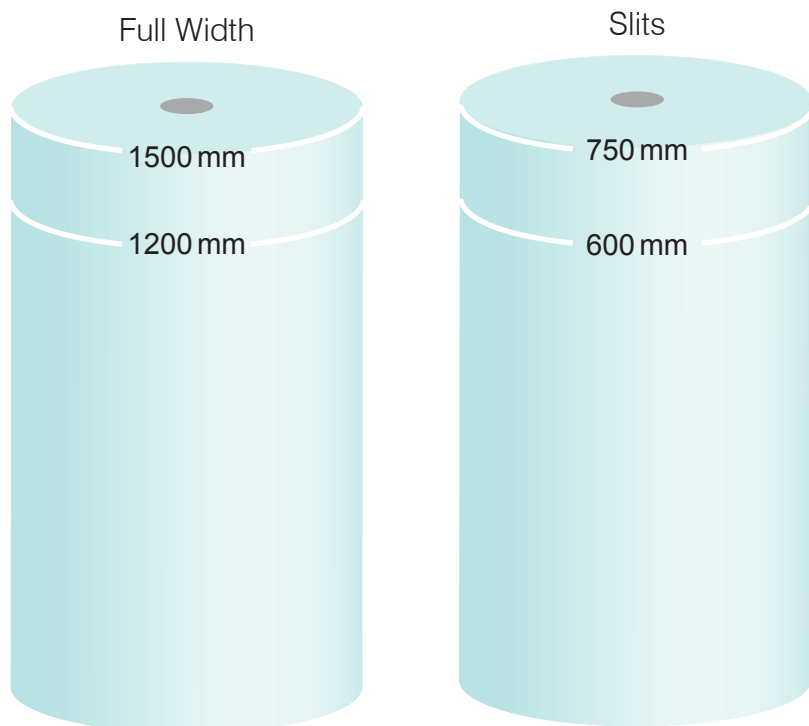

Standard sizes and slits

Size	Length
1 x 1500 mm	100 m
2 x 750 mm	100 m
1 x 1200 mm	100 m
2 x 600 mm	100 m

Other width & slit sizes, special grades and laminates available
Minimum order quantities and delivery lead times apply